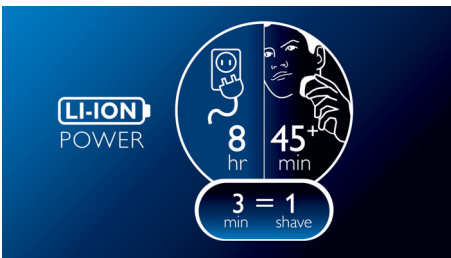

A comfortable and close end result

- ComfortCut blades glide gently for a smooth, close shave
- Flex & Float adjusts to face and neck curves

The fastest way through your morning routine

- 45+ shaving minutes, 8-hour charge
- Simply rinses clean
- Can be used corded and cordless
- LED Display

Highlights

ComfortCut blades

ComfortCut blades have rounded edges that glide smoothly on your skin, so you always get a close - yet comfortable - shave.

Flex & Float

Automatically adjusts to every curve of your face and neck for a smoother shave.

45+ shaving minutes

An energy-efficient, powerful lithium-ion battery gives you more shaves per charge. You'll have 45+ minutes of shaving time - that's around 15 shaves -

after 8 hours of charging. Plug it in for 3 minutes and you'll have enough power for one shave.

Efficient power System

Can be used corded and cordless

Fully washable shaver

Simply pop the heads open, and rinse thoroughly under the tap.

LED Display

Indicates: Battery full, Battery low, Charging, Replace shaving heads, Quick charge