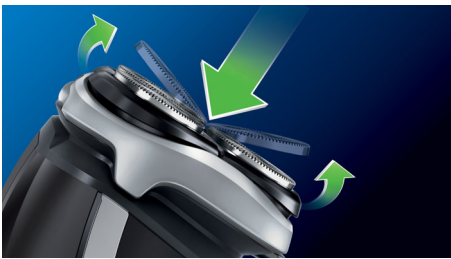

A comfortable and close end result

- ComfortCut blades glide gently for a smooth, close shave
- Flex & Float adjusts to face and neck curves

The fastest way through your morning routine

- 45+ shaving minutes, 8-hour charge
- Simply rinses clean
- Can be used corded and cordless
- LED Display

Highlights

ComfortCut blades

ComfortCut blades have rounded edges that glide smoothly on your skin, so you always get a close - yet comfortable - shave.

Flex & Float

Automatically adjusts to every curve of your face and neck for a smoother shave.

45+ shaving minutes

An energy-efficient, powerful lithium-ion battery gives you more shaves per charge. You'll have 45+ minutes of shaving time - that's around 15 shaves -

after 8 hours of charging. Plug it in for 3 minutes and you'll have enough power for one shave.

Efficient power System

Can be used corded and cordless

Fully washable shaver

Simply pop the heads open, and rinse thoroughly under the tap.

LED Display

Indicates: Battery full, Battery low, Charging, Replace shaving heads, Quick charge