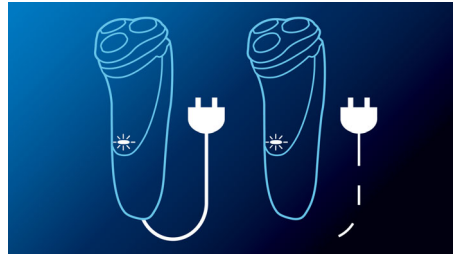

A comfortable and close end result

- ComfortCut blades glide gently for a smooth, close shave
- Flex & Float adjusts to face and neck curves

The fastest way through your morning routine

- 45+ shaving minutes, 8-hour charge
- Simply rinses clean
- Can be used corded and cordless
- LED Display

Highlights

ComfortCut blades

ComfortCut blades have rounded edges that glide smoothly on your skin, so you always get a close - yet comfortable - shave.

Flex & Float

Automatically adjusts to every curve of your face and neck for a smoother shave.

45+ shaving minutes

An energy-efficient, powerful lithium-ion battery gives you more shaves per charge. You'll have 45+ minutes of shaving time - that's around 15 shaves -

after 8 hours of charging. Plug it in for 3 minutes and you'll have enough power for one shave.

Efficient power System

Can be used corded and cordless

Fully washable shaver

Simply pop the heads open, and rinse thoroughly under the tap.

LED Display

Indicates: Battery full, Battery low, Charging, Replace shaving heads, Quick charge