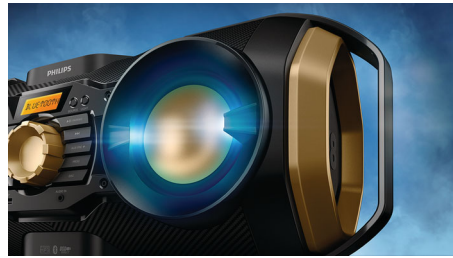

Light up the party

Get the party pumping with dynamic lighting to illuminate your music. Set the night light with two cool dynamic lighting effects that shine directly from the speakers. Turn the lights on or off with the flip of a switch, without missing a beat. Light up the party however you like, from ambient chill-out lighting to exciting dance club effects, set the tone and mood at the same time!