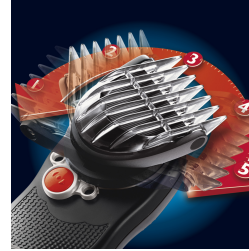

Best performance that feels great

- Contour following comb for speed and comfort
- Self-sharpening stainless steel blades for precise results

Brings maximum ease of use

- Easy grip for total control
- 180° pivoting clipper head for maximum reach in all areas

Highlights

Contour following comb

The contour following comb adjusts to every curve to give fast and comfortable results.

Easy grip

The product is designed for an easy grip that gives you total control and makes the product easy to handle

Extra powerful

The extra powerful battery provides superior performance to cut even the thickest hair types

Precision detail trimmer

Create any style you want with precision.

Self-sharpening stainless steel

Self-sharpening stainless steel blades ensure a precise and even result every time.

10 secured length settings

Select and locks your desired length within a versatile range of possible lengths.

180° pivoting clipper head