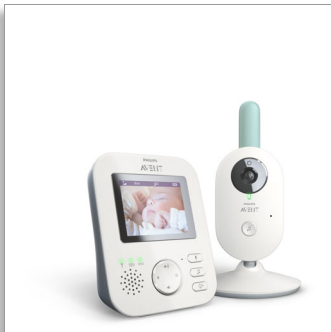

Philips Avent
Digital Video Baby Monitor

Private & secure (A-FHSS)
2.7 inch color screen
Soothing lullabies & talkback

SCD620

Always close to your baby

Private and secure with A-FHSS technology

The Philips Avent SCD620 enables you to maintain a secure and private connection with your baby at all times. Hear your baby with perfect sound quality and also see your baby in crystal clear vision (2.7" LCD), whether it is day or night.

Private and secure connection

- Private, secure connection with adaptive FHSS technology
- High resolution 2.7" screen with crystal clear night vision
- Hear your baby with clear sound
- Energy saving eco mode with connection indication

2.7" color screen

See your baby, day and night, with crystal clear infra-red night vision that automatically switches on in the dark. Enjoy your baby sleeping with the high resolution extra large 2.7" color screen.

Always connected

Always know when your monitor is in range and connected. The parent unit will alert you when your monitor is out of range or when the power is low, helping you make sure that you are always connected to your baby.