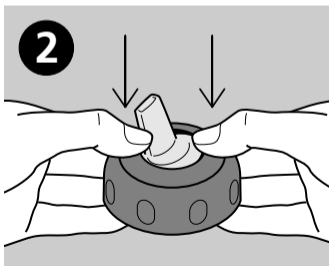

Flip-top cover
Couvercle rabattable
Tapa abatible

Screw cap
Bague
Rosca

Sport spout
Bec Sport
Boquilla deportiva

Magic valve
Valve Magic
Válvula Magic

Belt / buggy clip
Attache Ceinture / Poussette
Clip de sujeción

Cup
Tasse
Vaso

3

RECOMMENDATIONS FOR USE

- Dishwasher safe. Not suitable for hot or fizzy drinks
- Before and after every use, separate all parts and wash in warm soapy water, then rinse
- Do not use anti-bacterial cleaners as they may cause the plastic to crack
- Please DO NOT FORGET THE MAGIC VALVE – otherwise the cup will leak
- Always ensure valve is properly assembled
- Continuous and prolonged sucking of any fluids other than milk and water will cause tooth decay. Fruit juices and flavoured sugary drinks are not recommended but if they are used, they should be well diluted and only used for limited periods, not constantly sipped
- This product must only be used under adult supervision. Do not allow your child to play with the small parts or walk or run while using the cup