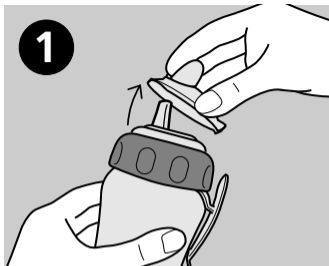

Flip-top cover
Couvercle rabattable
Tapa abatible

Screw cap
Bague
Rosca

Sport spout
Bec Sport
Boquilla deportiva

Magic valve
Valve Magic
Válvula Magic

Belt / buggy clip
Attache Ceinture / Poussette
Clip de sujeción

Cup
Tasse
Vaso

3

RECOMMENDATIONS FOR USE

- Dishwasher safe. Not suitable for hot or fizzy drinks
- Before and after every use, separate all parts and wash in warm soapy water, then rinse
- Do not use anti-bacterial cleaners as they may cause the plastic to crack
- Please DO NOT FORGET THE MAGIC VALVE – otherwise the cup will leak
- Always ensure valve is properly assembled
- Continuous and prolonged sucking of any fluids other than milk and water will cause tooth decay. Fruit juices and flavoured sugary drinks are not recommended but if they are used, they should be well diluted and only used for limited periods, not constantly sipped
- This product must only be used under adult supervision. Do not allow your child to play with the small parts or walk or run while using the cup