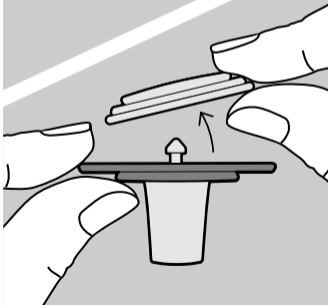

Flip-top cover
Couvercle rabattable
Tapa abatible

Screw cap
Bague
Rosca

Sport spout
Bec Sport
Boquilla deportiva

Magic valve
Valve Magic
Válvula Magic

Belt / buggy clip
Attache Ceinture / Poussette
Clip de sujeción

Cup
Tasse
Vaso

3

RECOMMENDATIONS FOR USE

- Dishwasher safe. Not suitable for hot or fizzy drinks
- Before and after every use, separate all parts and wash in warm soapy water, then rinse
- Do not use anti-bacterial cleaners as they may cause the plastic to crack
- Please DO NOT FORGET THE MAGIC VALVE – otherwise the cup will leak
- Always ensure valve is properly assembled
- Continuous and prolonged sucking of any fluids other than milk and water will cause tooth decay. Fruit juices and flavoured sugary drinks are not recommended but if they are used, they should be well diluted and only used for limited periods, not constantly sipped
- This product must only be used under adult supervision. Do not allow your child to play with the small parts or walk or run while using the cup