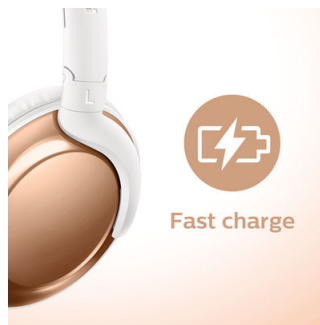

True comfort

- Ultralight and super slim design
- Tilted soft ear cushions allow for long-wearing comfort
- Bluetooth 4.1 and HSP/HFP/A2DP/AVRCP support
- Five-minute Fast Charge technology
- Rechargeable battery offers up to 12 hours of playtime

With 12 hours of playtime, you'll have enough power to keep your music going all day.

Ergonomic cushions

Soft ear cushions and tilted drivers are ideal for long-wearing comfort.

Lightweight comfort

Ultralight and super slim, experience complete comfort on the move.

Bluetooth 4.1

Pair your smart device with your headphones using Bluetooth and enjoy the freedom of crystal clear music and phone calls - without the hassle of cables.

Fast Charge

Fast Charge technology gives you a quick burst of power when the battery is running low. Just five minutes of charging time gets you one hour of playback.