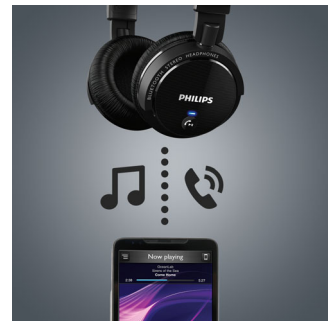

## Wireless music & call control

When it comes to endless music listening pleasure and hassle-free switching between music and calls, nothing beats Bluetooth! To enjoy your favorite hits, pair your Philips headset with your Bluetooth-enabled smart phone or tablet, then all it takes is a tap on each earshell's intuitive control to change the volume or pause a song while you handle incoming and outgoing calls.