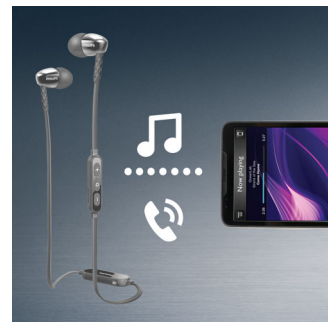

Oval sound tube inserts

Oval sound tube inserts seals out ambient noise, while its semi-closed structure deliver enhanced bass performance.

Tangle-free flat cable

Anti-slip flat cable ensures that your cord always stays tangle free.

Wireless music and calls

Pair your smart device with your headphones using Bluetooth and enjoy the freedom of crystal clear music and phone calls – without the hassle of cables. Change tracks and answer calls with the easy to use remote control.