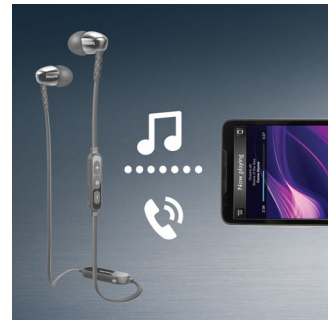

### Oval sound tube inserts

Oval sound tube inserts seals out ambient noise, while its semi-closed structure deliver enhanced bass performance.

### Wireless music and calls

Pair your smart device with your headphones using Bluetooth and enjoy the freedom of crystal clear music and phone calls – without the hassle of cables. Change tracks and answer calls with the easy to use remote control.