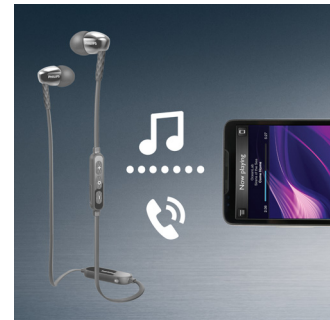

MusicChain™

With MusicChain™, you can easily share the tracks you are playing with a friend. Using Bluetooth® technology, a simple click on the MusicChain™ button on your headphones will

SHB5900BK/00

pair them with other MusicChain™-enabled headphones.

Oval sound tube inserts

Oval sound tube inserts seals out ambient noise, while its semi-closed structure deliver enhanced bass performance.

Tangle-free flat cable

Anti-slip flat cable ensures that your cord always stays tangle free.

Wireless music and calls

Pair your smart device with your headphones using Bluetooth and enjoy the freedom of crystal clear music and phone calls – without the hassle of cables. Change tracks and answer calls with the easy to use remote control.