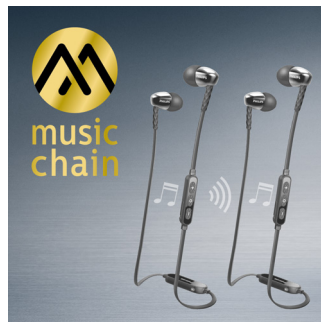

Highlights

Bluetooth technology

Pair your headphones with any Bluetooth device for crystal clear music enjoyment – wirelessly.

Choice of 3 pairs of ear caps

Ear caps come in a choice of 3 sizes – small, medium and large – for a personalized and perfect fit.

Easy NFC pairing

Easy NFC pairing lets you connect your Bluetooth® headphones with any Bluetooth-enabled device – with just a single touch.

Efficient 8.6mm drivers

Compact and efficient 8.6mm speaker drivers deliver precise sound with powerful bass, for enhanced listening enjoyment on the go.

Ergonomic oval sound tube

The oval shape of the sound tube came about based on extensive research on the human ear. Designed to fit any ear comfortably, the ergonomic shape ensures optimal fit and comfort for total music enjoyment.

MusicChain™

With MusicChain™, you can easily share the tracks you are playing with a friend. Using Bluetooth® technology, a simple click on the MusicChain™ button on your headphones will

SHB5900BK/00

pair them with other MusicChain™-enabled headphones.