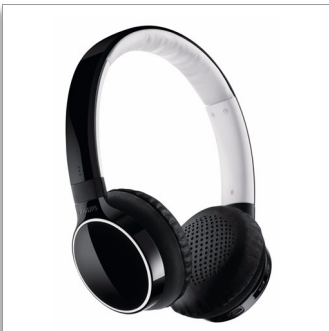

Philips  
Bluetooth stereo headset

On-ear  
Black

SHB9100

## Pure sound, wired or wireless

With deluxe FloatingCushions

Superior drivers and digital enhancement deliver booming bass and clarity of sound with these Philips SHB9100/00 headphones. Deluxe FloatingCushions allow multi-directional adjustment of ear shells, which is ideal for pleasurable listening.