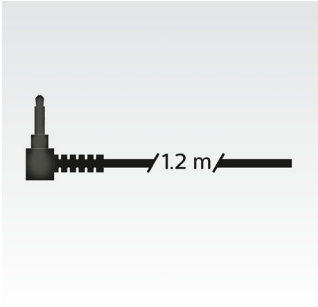

Convenience

- 1.2m cable for freedom of music enjoyment on the go
- compact, fold flat design for easy storage on the go

PHILIPS

Headphones
32mm drivers/closed-back On-ear

SHL3160PK/00

Highlights

1.2m long cable

1.2m cable for freedom of music enjoyment on the go

32mm speaker driver

32mm high-powered drivers deliver clear, detailed and natural sound.

Adjustable earshells, headband

Adjustable earshells and headband adapts to fit your head

Design

- Color: Pink

Connectivity

- Cable length: 1.2 m
- Cable Connection: two-sided
- Connector: 3.5 mm

Issue date 2016-07-15

Version: 2.1.3

12 NC: 8670 001 22332
EAN: 69 25970 70087 0

© 2016 Koninklijke Philips N.V.
All Rights reserved.