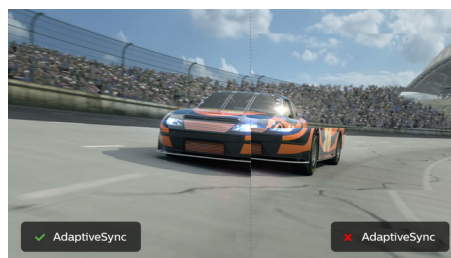

Adaptive-Sync technology

Gaming shouldn't be a choice between choppy gameplay or broken frames. Get fluid, artifact-free performance at virtually any framerate with Adaptive-Sync technology, smooth quick refresh and ultra-fast response time.