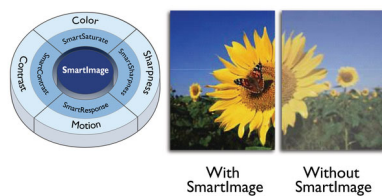

SmartImage

SmartImage is an exclusive leading edge Philips technology that analyzes the content displayed

on your screen and gives you optimized display performance. This user friendly interface allows you to select various modes like Office, Photo, Movie, Game, Economy etc., to fit the application in use. Based on the selection, SmartImage dynamically optimizes the contrast, color saturation and sharpness of images and videos for ultimate display performance. The Economy mode option offers you major power savings. All in real time with the press of a single button!