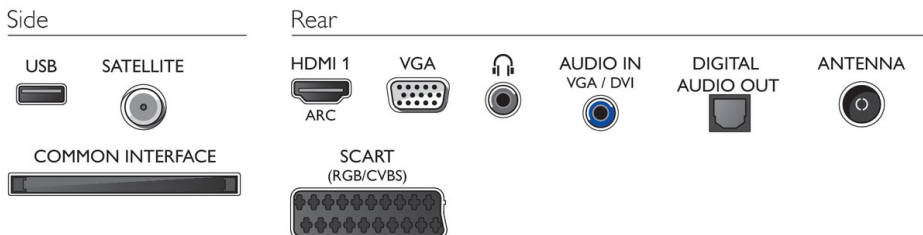

Multimedia Applications

- Video Playback Formats: Containers: AVI, MKV, H264/MPEG-4 AVC, MPEG-1, MPEG-2, MPEG-4, WMV9/VC1

- Subtitles Formats Support: .AAS, .SMI, .SRT, .SSA, .SUB, .TXT
- Music Playback Formats: AAC, AMR, LPCM, M4A, MP3, MPEG1 L1/2, WMA (v2 up to v9.2)
- Picture Playback Formats: JPEG, BMP, GIF, JPS, PNG, PNS

Supported Display Resolution

- Computer inputs: up to 1920x1080 @ 60Hz
- Video inputs: 24, 25, 30, 50, 60 Hz, up to 1920x1080p

Tuner/Reception/Transmission

- Digital TV: DVB-T/C/S/S2
- MPEG Support: MPEG2, MPEG4
- Video Playback: NTSC, PAL, SECAM

Power

- Mains power: AC 220 - 240 V 50/60Hz
- Ambient temperature: 5 °C to 35 °C
- Eu Energy Label power: 22 W
- Annual energy consumption: 32 kW h
- Standby power consumption: < 0.3 W
- Power Saving Features: Auto switch-off timer, Eco mode, Picture mute (for radio)
- Off mode power consumption: < 0.3
- Energy Label Class: A

Dimensions

- Box dimensions (W x H x D): 600 x 390 x 106 mm
- Set dimensions (W x H x D): 510 x 323 x 56 mm
- Set dimensions with stand (W x H x D): 510 x 367 x 145 mm
- Product weight: 3 kg
- Product weight (+stand): 3.2 kg
- VESA wall mount compatible: 75 x 75 mm
- Weight incl. Packaging: 4.6 kg

Accessories

- Included accessories: 12 volt cable, 12 volt DC power car adapter, Remote Control, Table top stand, Power cord, Quick start guide, Legal and safety brochure, Warranty Leaflet

Connections

Issue date 2021-02-18

Version: 6.3.1

12 NC: 8670 001 11175
EAN: 87 12581 70834 4

© 2021 Koninklijke Philips N.V.
All Rights reserved.

Specifications are subject to change without notice.
Trademarks are the property of Koninklijke Philips N.V.
or their respective owners.

www.philips.com

* Software upgrade required for Pause TV and USB recording. For more details about the software update, please visit www.philips.com/TV and click on support.

* The TV supports DVB reception for 'Free to air' broadcast. Specific DVB operators may not be supported. An up to date list can be found in the FAQ section of the Philips support website. For some operators Conditional Access and subscription are required. Contact your operator for more information.

* Energy consumption in kWh per year, based on the power consumption of the television operating 4 hours per day for 365 days. The actual energy consumption will depend on how the television is used.

* EPG and actual visibility (up to 8 days) is country and operator dependent.

* (Philips) only compatible with specific Philips player device.