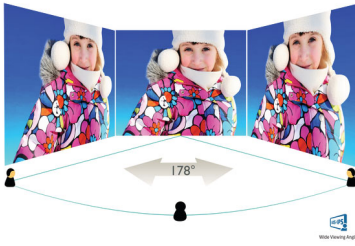

LCD monitor with SmartControl Lite
V Line 24 (23.8" / 60.5 cm diag.)

240V5QDAB/00

Highlights

IPS-ADS technology

IPS-ADS displays use an advanced technology which gives you extra wide viewing angles of 178/178 degree, making it possible to view the display from almost any angle. Unlike standard TN panels, IPS-ADS displays give you remarkably crisp images with vivid colors, making it ideal not only for Photos, movies and web browsing, but also for professional applications which demand color accuracy and consistent brightness at all times.