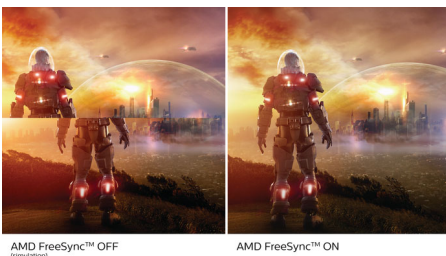

Ultra-smooth gaming

Gaming shouldn't be a choice between choppy gameplay or broken frames. With the new Philips monitor it doesn't have to be. Get fluid,

artifact-free performance at virtually any framerate with AMD FreeSync™ technology, smooth quick refresh and ultra-fast response time.