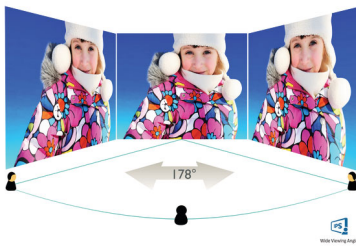

IPS technology

IPS displays use an advanced technology which gives you extra wide viewing angles of 178/178 degree, making it possible to view the display from almost any angle. Unlike standard TN panels, IPS displays gives you remarkably crisp images with vivid colors, making it ideal not only for Photos, movies and web browsing, but also for professional applications which demand color accuracy and consistent brightness at all times.