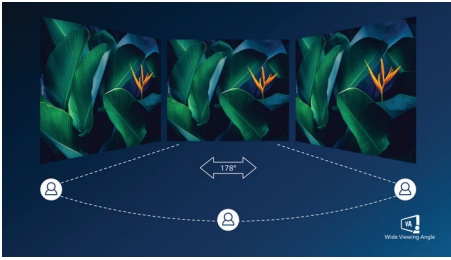

Perfectly designed for your space

- VESA mount allows for flexibility

PHILIPS

LCD monitor
V Line 24 (23.8" / 60.5 cm diag.), 1920 x 1080 (Full HD)

241V8L/00

Highlights

VA display

Philips VA LED display uses an advanced multi-domain vertical alignment technology which gives you super-high static contrast ratios for extra vivid and bright images. While standard office applications are handled with ease, it is especially suitable for photos, web-browsing, movies, gaming, and demanding graphical applications. It's optimized pixel management technology gives you 178/178 degree extra wide viewing angle, resulting in crisp images.

EasyRead mode

EasyRead mode for a paper-like reading experience

Specifications

Picture/Display

- LCD panel type: VA LCD
- Backlight type: W-LED system
- Panel Size: 23.8 inch / 60.5 cm
- Display Screen Coating: Anti-Glare, 3H, Haze 25%
- Effective viewing area: 527 (H) x 296.5 (V)
- Aspect ratio: 16:9
- Maximum resolution: 1920 x 1080 @ 75 Hz*
- Pixel Density: 93 PPI
- Response time (typical): 4 ms (GtG)*
- Brightness: 250 cd/m²
- Contrast ratio (typical): 3000:1
- SmartContrast: Mega Infinity DCR
- Pixel pitch: 0.2745 x 0.2745 mm
- Viewing angle: 178° (H) / 178° (V), @ C/R > 10
- Flicker-free
- Display colors: 16.7 M
- Scanning Frequency: 30 - 85 kHz (H) / 48 - 75 Hz (V)
- LowBlue Mode
- EasyRead
- sRGB
- Adaptive sync