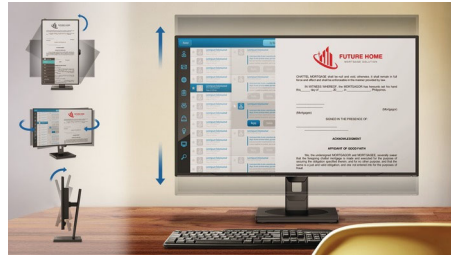

IPS technology

IPS displays use an advanced technology which gives you extra wide viewing angles of 178/178 degree, making it possible to view the display from almost any angle - even in 90 degree Pivot mode! Unlike standard TN panels, IPS displays gives you remarkably crisp images with vivid colors, making it ideal not only for Photos, movies and web browsing, but also for professional applications which demand color accuracy and consistent brightness at all times.

SmartErgoBase

The SmartErgoBase is a monitor base that delivers ergonomic display comfort and provides cable management. The base can swivel, tilt and rotate to various angles to ensure maximum comfort. The height adjustable stand guarantees the optimal viewing level, reducing the physical strains of a long workday, while cable management reduces cable clutter and keeps the workspace neat and professional.