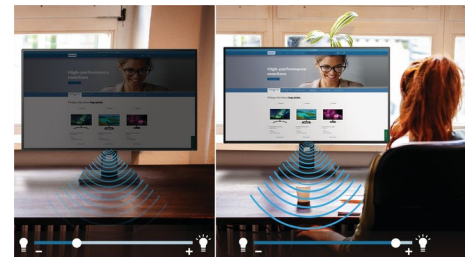

PowerSensor

PowerSensor is a built-in 'people sensor' that transmits and receives harmless infrared signals to determine if user is present and automatically reduces monitor brightness when user steps away from the desk, cutting energy costs by up to 70 percent and prolonging monitor life.

USB-C Docking

IPS Wide Viewing Angle

Ultra Narrow Bezel

Flicker-free

EasyRead

LowBlue Mode

HDMI

Built-in Speaker

PowerSensor