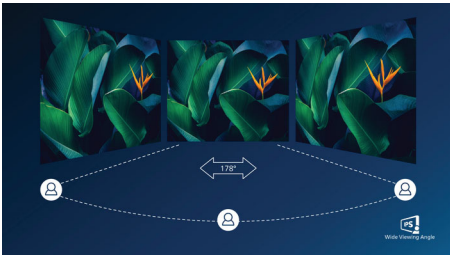

IPS technology

IPS displays use an advanced technology which gives you extra wide viewing angles of 178/178 degree, making it possible to view the display from almost any angle - even in 90 degree Pivot mode! Unlike standard TN panels, IPS displays gives you remarkably crisp images with vivid colors, making it ideal not only for Photos, movies and web browsing, but also for professional applications which demand color accuracy and consistent brightness at all times.

SmartErgoBase

The SmartErgoBase is a monitor base that delivers ergonomic display comfort and provides cable management. The base can swivel, tilt and rotate to various angles to ensure maximum comfort. The height adjustable stand guarantees the optimal viewing level, reducing the physical strains of a long workday, while cable management reduces cable clutter and keeps the workspace neat and professional.