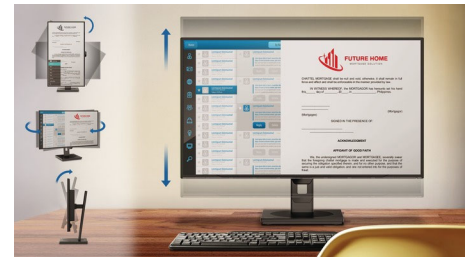

HDMI Ready

An HDMI-ready device has all the required hardware to accept High-Definition Multimedia Interface (HDMI) input. A HDMI cable enables high-quality digital video and audio all transmitted over a single cable from a PC or any number of AV sources (including set-top boxes, DVD players, A/V receivers and video cameras).

Built-in stereo speakers

A pair of high quality stereo speakers built into a display device. It can be visible front firing, or invisible down firing, top firing, rear firing, etc depending on model and design.

SmartErgoBase

The SmartErgoBase is a monitor base that delivers ergonomic display comfort and provides cable management. The base can swivel, tilt and rotate to various angles to ensure maximum comfort. The height adjustable stand guarantees the optimal viewing level, reducing the physical strains of a long workday, while cable management reduces cable clutter and keeps the workspace neat and professional.