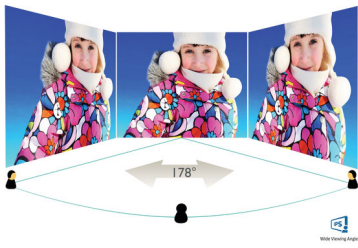

Highlights

IPS technology

IPS displays use an advanced technology which gives you extra wide viewing angles of 178/178 degree, making it possible to view the display from almost any angle - even in 90 degree Pivot mode! Unlike standard TN panels, IPS displays gives you remarkably crisp images with vivid colors, making it ideal not only for Photos, movies and web browsing, but also for professional applications which demand color accuracy and consistent brightness at all times.

features enhanced Full HD 1920 x 1080 resolution. With Full HD for crisp detail paired with high brightness, incredible contrast and realistic colors expect a true to life picture.