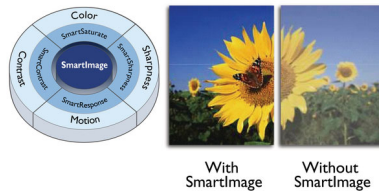

SmartImage

SmartImage is an exclusive leading edge Philips technology that analyzes the content displayed on your screen and gives you optimized display performance. This user friendly interface allows you to select various modes like Office, Photo, Movie, Game, Economy etc., to fit the application in use. Based on the selection, SmartImage dynamically optimizes the contrast, color saturation and sharpness of images and videos for ultimate display performance. The Economy mode option offers you major power savings. All in real time with the press of a single button!