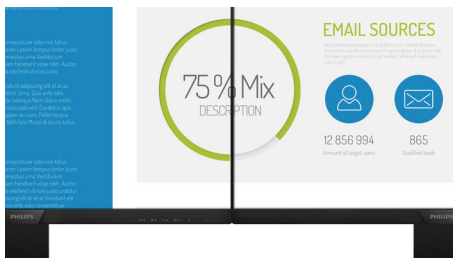

UltraNarrow Border

The new Philips displays feature ultra-narrow borders which allow for minimal distractions

and maximum viewing size. Especially suited for multi-display or tiling setup like gaming, graphic design and professional applications, the ultra-narrow border display gives you the feeling of using one large display.