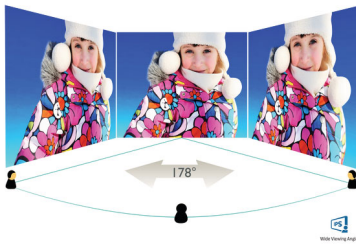

Greener everyday

- Mercury Free eco-friendly display

PHILIPS

LCD monitor
E Line 24 (23.8" / 60.5 cm diag.), 2560 x 1440 (QHD)

245E1S/00

Highlights

IPS technology

IPS displays use an advanced technology which gives you extra wide viewing angles of 178/178 degree, making it possible to view the display from almost any angle. Unlike standard TN panels, IPS displays gives you remarkably crisp images with vivid colors, making it ideal not only for Photos, movies and web browsing, but also for professional applications which demand color accuracy and consistent brightness at all times.

Crystalclear images

These Philips screens deliver Crystalclear, Quad HD 2560x1440 or 2560x1080 pixel images. Utilizing high performance panels with high density pixel count, enabled by high bandwidth sources like Displayport, HDMI, Dual link DVI, these new displays will make your images and graphics come alive. Whether you are demanding professional requiring extremely detailed information for CAD-CAM solutions, using 3D graphic applications or a financial wizard working on huge spreadsheets, Philips displays will give you Crystalclear images.

Specifications

Picture/Display

- LCD panel type: IPS technology
- AMD FreeSync™ technology
- Backlight type: W-LED system
- Panel Size: 23.8 inch / 60.5 cm
- Display Screen Coating: Anti-Glare, 3H, Haze 25%
- Effective viewing area: 526.9 (H) x 296.4 (V)
- Aspect ratio: 16:9
- Maximum resolution: 2560 x 1440 @ 75 Hz*
- Pixel Density: 123 PPI
- Response time (typical): 4 ms (Gray to Gray)*
- Brightness: 250 cd/m²
- Contrast ratio (typical): 1000:1
- SmartContrast: Mega Infinity DCR
- Pixel pitch: 0.206 x 0.206 mm
- Viewing angle: 178° (H) / 178° (V), @ C/R > 10
- Picture enhancement: SmartImage game
- Color gamut (typical): NTSC 100%*, sRGB 117%*
- Display colors: 16.7 M
- Scanning Frequency: 54 - 84 kHz (H) / 49 - 75 Hz (V)
- sRGB
- Flicker-free
- LowBlue Mode