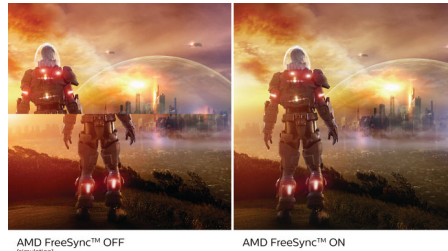

Ultra-smooth gaming

Gaming shouldn't be a choice between choppy gameplay or broken frames. With the new Philips monitor it doesn't have to be. Get fluid, artifact-free performance at virtually any framerate with AMD FreeSync™ technology, smooth quick refresh and ultra-fast response time.