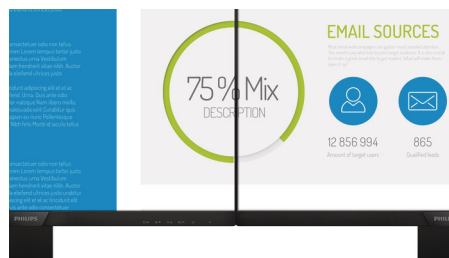

UltraNarrow Border

The new Philips displays feature ultra-narrow borders which allow for minimal distractions

and maximum viewing size. Especially suited for multi-display or tiling setup like gaming, graphic design and professional applications, the ultra-narrow border display gives you the feeling of using one large display.