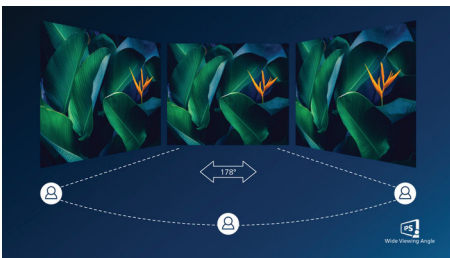

IPS technology

IPS displays use an advanced technology which gives you extra wide viewing angles of 178/178 degree, making it possible to view the display from almost any angle. Unlike standard TN panels, IPS displays gives you remarkably crisp images with vivid colors, making it ideal not only for Photos, movies and web browsing, but also for professional applications which demand color accuracy and consistent brightness at all times.

UltraNarrow Border

The new Philips displays feature ultra-narrow borders which allow for minimal distractions

and maximum viewing size. Especially suited for multi-display or tiling setup like gaming, graphic design and professional applications, the ultra-narrow border display gives you the feeling of using one large display.