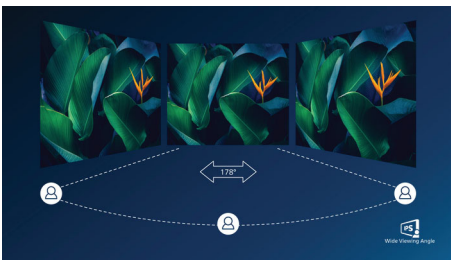

IPS technology

IPS displays use an advanced technology which gives you extra wide viewing angles of 178/178 degree, making it possible to view the display from almost any angle. Unlike standard TN panels, IPS displays gives you remarkably crisp images with vivid colors, making it ideal not only for Photos, movies and web browsing, but also for professional applications which demand color accuracy and consistent brightness at all times.

UltraNarrow Border

The new Philips displays feature ultra-narrow borders which allow for minimal distractions and maximum viewing size. Especially suited for multi-display or tiling setup like gaming, graphic design and professional applications, the ultra-narrow border display gives you the feeling of using one large display.