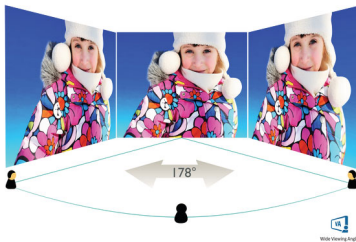

VA display

Philips VA LED display uses an advanced multi-domain vertical alignment technology which gives you super-high static contrast ratios for extra vivid and bright images. While standard office applications are handled with ease, it is

especially suitable for photos, web-browsing, movies, gaming, and demanding graphical applications. It's optimized pixel management technology gives you 178/178 degree extra wide viewing angle, resulting in crisp images.