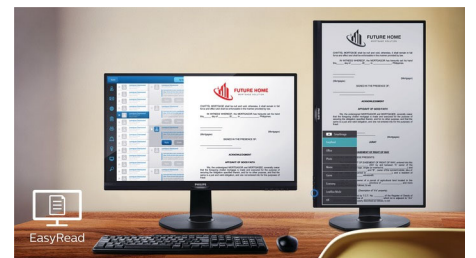

invisible down firing, top firing, rear firing, etc depending on model and design.

Compact Ergo Base

The Compact Ergo Base is a people-friendly Philips monitor base that tilts, pivot and height-adjusts so each user can position the monitor for maximum viewing comfort and efficiency.

Cable management

Cable management is an intimate design that maintains tidy workspace by organizing cables and wires required for the operation of a display device.

EasyRead mode

EasyRead mode for a paper-like reading experience