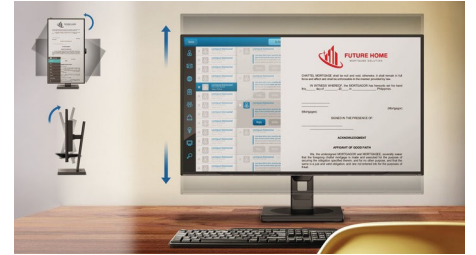

LowBlue Mode & Flicker-free

Our LowBlue Mode and Flicker-free technology have been developed to reduce eye strain and fatigue often caused by long hours in front of a monitor.

Built-in stereo speakers

A pair of high quality stereo speakers built into a display device. It can be visible front firing, or

invisible down firing, top firing, rear firing, etc depending on model and design.

Compact Ergo Base

The Compact Ergo Base is a people-friendly Philips monitor base that tilts, pivot and height-adjusts so each user can position the monitor for maximum viewing comfort and efficiency.