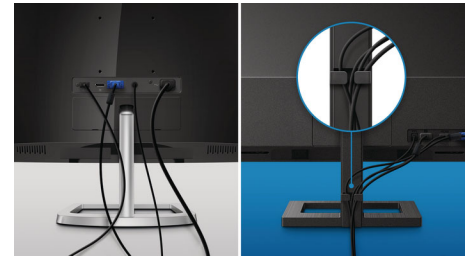

Cable management

Cable management is an intimate design that maintains tidy workspace by organizing cables and wires required for the operation of a display device.