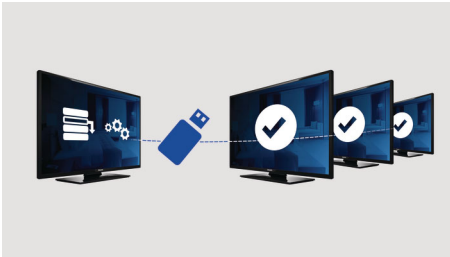

PHILIPS

Highlights

USB Cloning

Provides the ability to easily copy all programming and channel programming settings from one TV into other TV sets in less than a minute. The feature ensures uniformity between TV sets and significantly reduces installation time and costs.

Volume limitation

This feature predefines the volume range with which the TV set is allowed to operate, preventing excessive volume adjustments and avoiding disturbance of next door guests.

Installation menu locking

Welcome Page

A welcome greeting is displayed each time the TV set is switched on.

Specifications

Picture/Display

- Display: LED HD TV
- Diagonal screen size: 24 inch / 61 cm
- Aspect ratio: 16:9
- Panel resolution: 1366 x 768p
- Viewing angle: 176° (H) / 176° (V)
- Picture enhancement: Digital Crystal Clear, 100 Hz Perfect Motion Rate
- Color cabinet: Black
- Brightness: 220 cd/m²