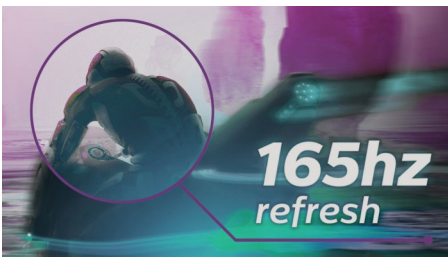

165Hz Gaming

You play intense, competitive gaming. You demand display with lag free, ultra-smooth images. This Philips display redraws the screen image up-to 165 times per second, effectively faster than a standard display. A lower frame rate can make enemies appear to jump from spot to spot on the screen, making them difficult targets to hit. With 165Hz frame rate, you get those critical missing images on the screen which shows enemy movement in ultra-smooth motion so you can easily target them. With ultra-low input lag and no screen tearing, this Philips display is your perfect gaming partner