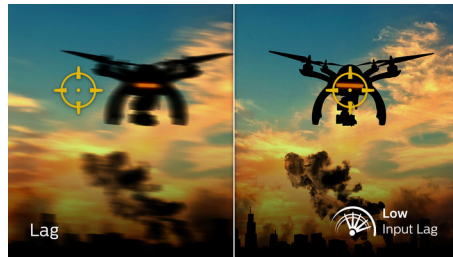

165Hz Gaming

You play intense, competitive gaming. You demand display with lag free, ultra-smooth images. This Philips display redraws the screen image up-to 165 times per second, effectively faster than a standard display. A lower frame rate can make enemies appear to jump from spot to spot on the screen, making them difficult targets to hit. With 165Hz frame rate, you get those critical missing images on the screen which shows enemy movement in ultra-smooth motion so you can easily target them. With ultra-low input lag and no screen tearing, this Philips display is your perfect gaming partner

1ms MPRT fast response

MPRT (motion picture response time) is more intuitive way to describe the response time, which directly refers the duration from seeing blurry noise to clean and crisp images. Philips gaming monitor with 1 ms MPRT effectively eliminates smearing and motion blur, delivers sharper and precise visuals to enhance gaming experience. Best choice for playing thrilling and twitch-sensitive games.

Low Input Lag

Input lag is the amount of time that elapses between performing an action with connected devices and seeing the result on screen. Low input lag reduces the time delay between entering a command from your devices to monitor, greatly improve on playing twitch-sensitive video games, particularly important to whom plays fast-paced, competitive games.