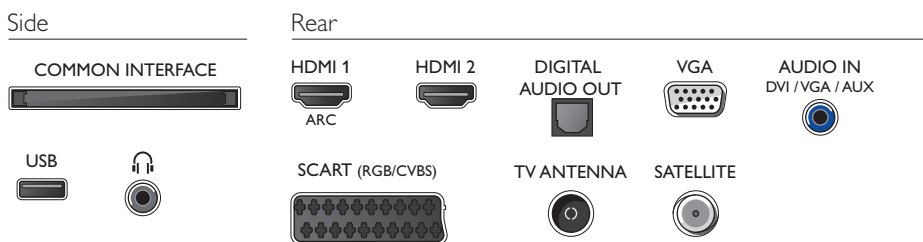

Sound

- Output power (RMS): 16 W
- Sound Enhancement: Incredible Surround, Clear Sound, Auto Volume Leveller, Smart Sound
- Sound Features: Triple ring technology

Connectivity

- Number of HDMI connections: 2
- Number of scarts (RGB/CVBS): 1
- Number of USBs: 1
- Other connections: Common Interface Plus (CI+), Digital audio out (optical), Headphone out, Service connector, Antenna IEC75, Audio in (VGA/DVI)
- EasyLink (HDMI-CEC): Remote control pass-through, System audio control, System standby, One touch play

Supported Display Resolution

- Computer inputs: up to 1920 x 1080 @ 60 Hz
- Video inputs: 24, 25, 30, 50, 60 Hz, up to 1920 x 1080p

Tuner/Reception/Transmission

- Digital TV: DVB-T/T2/T2-HD/C/S/S2
- MPEG Support: MPEG2, MPEG4
- Video Playback: NTSC, PAL, SECAM

Power

- Mains power: AC 220 - 240 V 50/60 Hz
- Ambient temperature: 5°C to 35°C
- EU Energy Label power: 23 W
- Annual energy consumption: 34 kW h
- Energy Label Class: A
- Standby power consumption: <0.3 W
- Off mode power consumption: 0.5 W
- Power Saving Features: Auto switch-off timer, Eco mode, Picture mute (for radio)

Accessories

- Included accessories: Remote Control, 2 x AAA Batteries, Tabletop stand, Power cord, Quick start guide, Legal and safety brochure, Warranty Leaflet

Connections

Issue date 2016-10-15

Version: 6.0.1