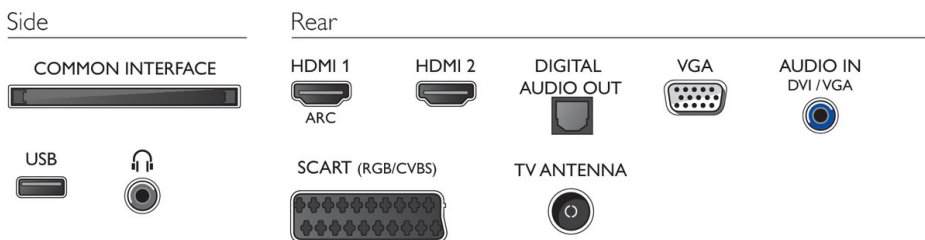

Multimedia Applications

- Video Playback Formats: Containers: AVI, MKV, H264/MPEG-4 AVC, MPEG-1, MPEG-2, MPEG-4,

WMV9/VC1

- Subtitles Formats Support: .SMI, .SRT, .SSA, .SUB, .TXT, .ASS
- Music Playback Formats: AAC, MP3, WAV, WMA (v2 up to v9.2)
- Picture Playback Formats: JPEG, BMP, GIF, PNG

Supported Display Resolution

- Computer inputs: up to 1366x768 @ 60Hz
- Video inputs: 24, 25, 30, 50, 60 Hz, up to 1366x768p

Tuner/Reception/Transmission

- Digital TV: DVB-T/C
- MPEG Support: MPEG2, MPEG4
- Video Playback: NTSC, PAL, SECAM

Power

- Mains power: AC 220 - 240 V 50/60Hz
- Ambient temperature: 5 °C to 35 °C
- Eu Energy Label power: 20 W
- Annual energy consumption: 29 kW·h
- Energy Label Class: A+
- Standby power consumption: <0.3W
- Off mode power consumption: <0.3 W
- Power Saving Features: Auto switch-off timer, Eco mode, Picture mute (for radio)

Dimensions

- Box dimensions (W x H x D): 630 x 415 x 100 mm
- Set dimensions (W x H x D): 560 x 336 x 35 mm
- Set dimensions with stand (W x H x D): 560 x 344 x 112 mm
- Product weight: 3 kg
- Product weight (+stand): 3.2 kg
- Weight incl. Packaging: 4 kg
- VESA wall mount compatible: 75 x 75 mm

Accessories

- Included accessories: Remote Control, Table top stand, Power cord, Quick start guide, Legal and safety brochure, Warranty Leaflet

Connections

Issue date 2019-06-10

Version: 4.3.1

12 NC: 8670 001 23855
EAN: 87 18863 00302 2

© 2019 Koninklijke Philips N.V.
All Rights reserved.

Specifications are subject to change without notice.
Trademarks are the property of Koninklijke Philips N.V.
or their respective owners.

www.philips.com

* EPG and actual visibility (up to 8 days) is country and operator dependent.

* Energy consumption in kWh per year, based on the power consumption of the television operating 4 hours per day for 365 days. The actual energy consumption will depend on how the television is used.

* The TV supports DVB reception for 'Free to air' broadcast. Specific DVB operators may not be supported. An up to date list can be found in the FAQ section of the Philips support website. For some operators Conditional Access and subscription are required. Contact your operator for more information.

* (Philips) only compatible with specific Philips player device.