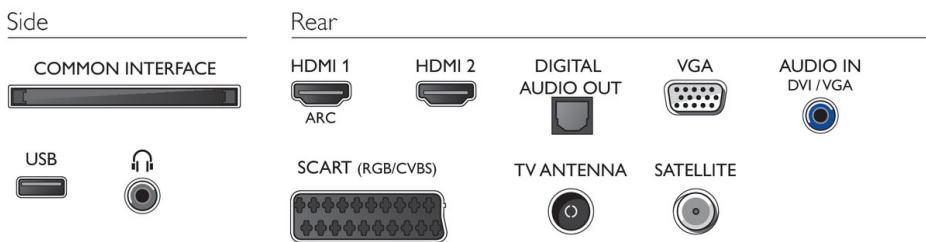

Multimedia Applications

- Video Playback Formats: Containers: AVI, MKV, H264/MPEG-4 AVC, MPEG-1, MPEG-2, MPEG-4,

WMV9/VC1

- Subtitles Formats Support: .SMI, .SRT, .SSA, .SUB, .TXT, .ASS
- Music Playback Formats: AAC, MP3, WAV, WMA (v2 up to v9.2)
- Picture Playback Formats: JPEG, BMP, GIF, PNG

Supported Display Resolution

- Computer inputs: up to 1366x768 @ 60Hz
- Video inputs: 24, 25, 30, 50, 60 Hz, up to 1366x768p

Tuner/Reception/Transmission

- Digital TV: DVB-T/C/S/S2
- MPEG Support: MPEG2, MPEG4
- Video Playback: NTSC, PAL, SECAM

Power

- Mains power: AC 220 - 240 V 50/60Hz
- Ambient temperature: 5 °C to 35 °C
- Eu Energy Label power: 24 W
- Annual energy consumption: 35 kW·h
- Energy Label Class: A
- Standby power consumption: <0.3W
- Off mode power consumption: <0.3
- Power Saving Features: Auto switch-off timer, Eco mode, Picture mute (for radio)

Dimensions

- Box dimensions (W x H x D): 630 x 424 x 100 mm
- Set dimensions (W x H x D): 549 x 323 x 37 mm
- Set dimensions with stand (W x H x D): 549 x 332 x 102 mm
- Product weight: 3 kg
- Product weight (+stand): 3.2 kg
- Weight incl. Packaging: 4.3 kg
- VESA wall mount compatible: 75 x 75 mm

Accessories

- Included accessories: Remote Control, Table top stand, Power cord, Quick start guide, Legal and safety brochure, Warranty Leaflet

Connections

Issue date 2021-02-18

Version: 4.1.1

12 NC: 8670 001 23849
EAN: 87 18863 00297 1

© 2021 Koninklijke Philips N.V.
All Rights reserved.

Specifications are subject to change without notice.
Trademarks are the property of Koninklijke Philips N.V.
or their respective owners.

www.philips.com

* EPG and actual visibility (up to 8 days) is country and operator dependent.

* Energy consumption in kWh per year, based on the power consumption of the television operating 4 hours per day for 365 days. The actual energy consumption will depend on how the television is used.

* The TV supports DVB reception for 'Free to air' broadcast. Specific DVB operators may not be supported. An up to date list can be found in the FAQ section of the Philips support website. For some operators Conditional Access and subscription are required. Contact your operator for more information.

* (Philips) only compatible with specific Philips player device.