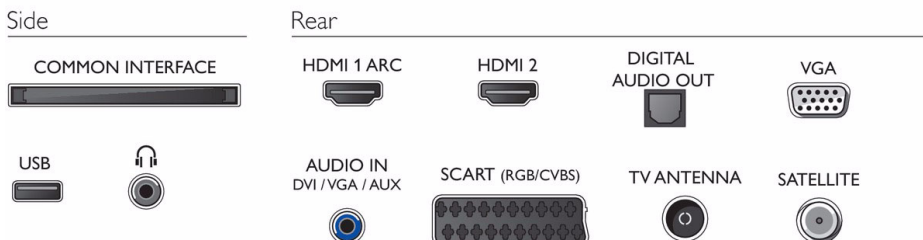

Sound

- Output power (RMS): 6W
- Sound Enhancement: Incredible Surround, Clear Sound, Smart Sound
- Speaker configuration: 2x3W full range speaker

Dimensions

- Box dimensions (W x H x D): 630 x 425 x 112 mm
- Set dimensions (W x H x D): 560.0 x 336.6 x 34.6 mm
- Set dimensions with stand (W x H x D): 560.0 x 336.6 x 124.1 mm
- Product weight: 3.1 kg
- Product weight (+stand): 3.2 kg
- Weight incl. Packaging: 4.2 kg
- VESA wall mount compatible: 75 x 75 mm
- Stand dimensions (W x H x D): 374.3 x 0.0 x 124.1 mm

Accessories

- Included accessories: Remote Control, 2 x AAA Batteries, Power cord, Quick start guide, Legal and safety brochure, Table top stand

Color & Finishing

- TV Front: White High Gloss

Highlights

LED TV

HD LED TV. Crystal-clear resolution.

Pixel Plus HD

Philips Pixel Plus HD engine optimizes picture quality to deliver crisp images with beautiful contrast. So whether you are streaming online or watching cable TV, you will enjoy sharper images with brighter whites and deeper blacks.

Two HDMI input

Two HDMI ports. Easy connection from console to DVD

USB port

Share the fun. Connect your USB memory-stick, digital camera, mp3 player or other multimedia device to the USB port on your TV to enjoy photos, videos and music with the easy to use onscreen content browser.

VGA connector

With PC Input you can connect your TV to a computer by a VGA cable and use the TV as a PC monitor.

Connections

Issue date 2020-01-08

Version: 2.1.1

12 NC: 8670 001 57818
EAN: 87 18863 01935 1

© 2020 Koninklijke Philips N.V.
All Rights reserved.

Specifications are subject to change without notice.
Trademarks are the property of Koninklijke Philips N.V.
or their respective owners.

www.philips.com

* EPG and actual visibility (up to 8 days) is country and operator dependent.

* Energy consumption in kWh per year, based on the power consumption of the television operating 4 hours per day for 365 days. The actual energy consumption will depend on how the television is used.

* The TV supports DVB reception for 'Free to air' broadcast. Specific DVB operators may not be supported. An up to date list can be found in the FAQ section of the Philips support website. For some operators Conditional Access and subscription are required. Contact your operator for more information.

* (Philips) only compatible with specific Philips player device.

* This television contains lead only in certain parts or components where no technology alternatives exist in accordance with existing exemption clauses under the RoHS Directive.