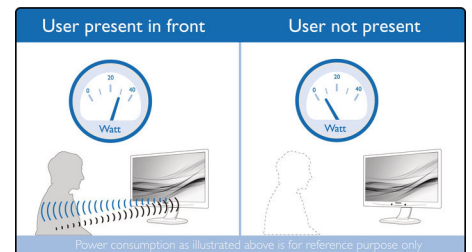

PowerSensor

PowerSensor is a built-in 'people sensor' that transmits and receives harmless infrared signals to determine if user is present and automatically reduces monitor brightness when user steps away from the desk, cutting energy costs by up to 70 percent and prolonging monitor life.

USB Docking

USB-C

Quad HD

Ultra Wide-Color

LowBlue Mode

Windows Hello

PowerSensor

3-sided Frameless

HDMI™