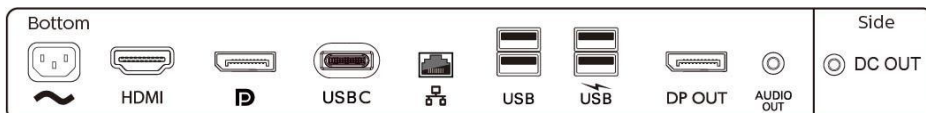

Dimensions

- Product with stand(max height): 614 x 548 x 257 mm
- Product without stand (mm): 614 x 372 x 56 mm
- Packaging in mm (WxHxD): 690 x 458 x 252 mm

Weight

- Product with stand (kg): 7.52 kg
- Product without stand (kg): 5.10 kg
- Product with packaging (kg): 10.27 kg

Operating conditions

- Temperature range (operation): 0°C to 40°C °C
- Temperature range (storage): -20°C to 60°C °C
- Relative humidity: 20%-80 %
- Altitude: Operation: +12,000ft (3,658m), Non-operation: +40,000ft (12,192m)
- MTBF (demonstrated): 70,000 hrs (excluded backlight)

Sustainability

- Environmental and energy: PowerSensor, EnergyStar 8.0, EPEAT*, TCO Certified Edge, RoHS, WEEE
- Recyclable packaging material: 100 %
- Post consumer recycled plastic: 85%
- Specific Substances: PVC / BFR free housing, Mercury free, Lead free

Compliance and standards

- Regulatory Approvals: CE Mark, FCC Class B, SEMKO, cETLus, CU-EAC, TUV Ergo, TUV/GS, EPA, UKRAINIAN, ICES-003, CB

Cabinet

- Front bezel: Black
- Rear cover: Black

- Foot: Black
- Finish: Texture

What's in the box?

- Monitor with stand
- Cables: HDMI cable, DP cable, USB-C to C/A cable, DC out cable, Power cable
- User Documentation

Issue date 2021-02-09

Version: 7.0.1

12 NC: 8670 001 57927
EAN: 87 12581 75674 1

© 2021 Koninklijke Philips N.V.
All Rights reserved.

Specifications are subject to change without notice.
Trademarks are the property of Koninklijke Philips N.V.
or their respective owners.

www.philips.com

* "IPS" word mark / trademark and related patents on technologies belong to their respective owners.
* The maximum resolution works for either HDMI, DP or USB-C input.
* Response time value equal to SmartResponse
* NTSC Area based on CIE1976
* sRGB Area based on CIE1931
* For Video transmission via USB-C, your Notebook/device must support USB-C DP Alt mode
* For USB-C power and charging function, your Notebook/device must support USB-C standard Power Delivery specifications. Please check with your Notebook user manual or manufacturer for more details.
* Activities such as screen sharing, on-line streaming video and audio over the Internet can impact your network performance. Your hardware, network bandwidth and its performance will determine overall audio and video quality.
* DisplayPort out works only under either DP in or USB-C in.
* DC power out function only supports Intel NUC with 19V, max 65 W. Only one PC or notebook should be connected to either USB-C or DC out port for power passthrough function.
* If your Ethernet connection seems slow, please enter OSD menu and select USB 3.0 or higher version which can support the LAN speed to 1G.
* EPEAT rating is valid only where Philips registers the product. Please visit <https://www.epeat.net/> for registration status in your country.
* The monitor may look different from feature images.