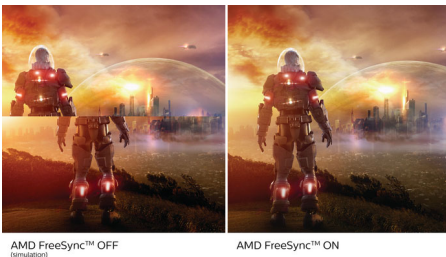

Immersive visuals

- VA display delivers awesome images with wide viewing angles
- 16:9 Full HD display for crisp detailed images
- SmartContrast for rich black details

The gaming advantage is yours

- AMD FreeSync™ Premium; tear free, stutter free, fluid gaming
- 144Hz refresh rates for ultra-smooth, brilliant images
- 1ms (MPRT) fast response for crisp image and smooth gameplay
- SmartImage game mode optimized for gamers
- Ultra Wide-Color wider range of colors for a vivid picture

PHILIPS

Gaming monitor
E Line 27" (68.6 cm), 1920 x 1080 (Full HD)

272E1GAEZ/00

Highlights

VA display

Philips VA LED display uses an advanced multi-domain vertical alignment technology which gives you super-high static contrast ratios for extra vivid and bright images. While standard office applications are handled with ease, it is especially suitable for photos, web-browsing, movies, gaming, and demanding graphical applications. It's optimized pixel management technology gives you 178/178 degree extra wide viewing angle, resulting in crisp images.

AMD FreeSync™ Premium

Gaming shouldn't be a choice between choppy gameplay or broken frames. AMD FreeSync™ Premium equips serious gamers with a fluid, tear-free gameplay experience at peak performance. There are no compromises, game confidently with a high refresh rate, low framerate compensation, and low latency.