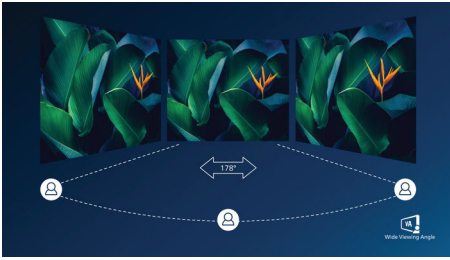

Immersive visuals

- VA display delivers awesome images with wide viewing angles
- 16:9 Full HD display for crisp detailed images
- SmartContrast for rich black details

The gaming advantage is yours

- AMD FreeSync™ Premium; tear free, stutter free, fluid gaming
- 144Hz refresh rates for ultra-smooth, brilliant images
- 1ms (MPRT) fast response for crisp image and smooth gameplay
- SmartImage game mode optimized for gamers
- Ultra Wide-Color wider range of colors for a vivid picture

PHILIPS

Gaming monitor
E Line 27" (68.6 cm), 1920 x 1080 (Full HD)

272E1GAEZ/00

Highlights

VA display

Philips VA LED display uses an advanced multi-domain vertical alignment technology which gives you super-high static contrast ratios for extra vivid and bright images. While standard office applications are handled with ease, it is especially suitable for photos, web-browsing, movies, gaming, and demanding graphical applications. It's optimized pixel management technology gives you 178/178 degree extra wide viewing angle, resulting in crisp images.