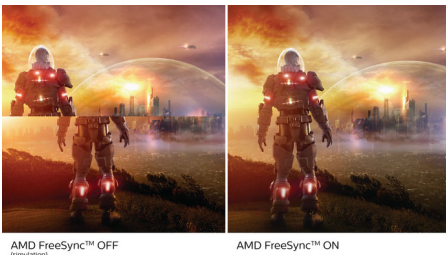

Immersive visuals

- VA display delivers awesome images with wide viewing angles
- 16:9 Full HD display for crisp detailed images
- SmartContrast for rich black details

The gaming advantage is yours

- AMD FreeSync™ Premium; tear free, stutter free, fluid gaming
- 144Hz refresh rates for ultra-smooth, brilliant images
- 1ms (MPRT) fast response for crisp image and smooth gameplay
- SmartImage game mode optimized for gamers
- Ultra Wide-Color wider range of colors for a vivid picture

272E1GAJ/00

Highlights

VA display

Philips VA LED display uses an advanced multi-domain vertical alignment technology which gives you super-high static contrast ratios for extra vivid and bright images. While standard office applications are handled with ease, it is especially suitable for photos, web-browsing, movies, gaming, and demanding graphical applications. It's optimized pixel management technology gives you 178/178 degree extra wide viewing angle, resulting in crisp images.

AMD FreeSync™ Premium

Gaming shouldn't be a choice between choppy gameplay or broken frames. AMD FreeSync™ Premium equips serious gamers with a fluid, tear-free gameplay experience at peak performance. There are no compromises, game confidently with a high refresh rate, low framerate compensation, and low latency.