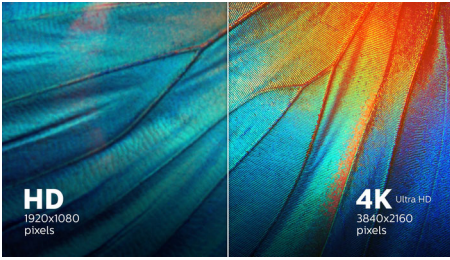

Highlights

UltraClear 4K UHD Resolution

These Philips displays utilize high performance panels to deliver UltraClear, 4K UHD (3840 x 2160) resolution images. Whether you are demanding professional requiring extremely detailed images for CAD solutions, using 3D graphics applications or a financial wizard working on huge spreadsheets, Philips displays will make your images and graphics come alive.