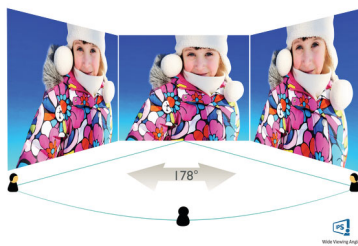

IPS technology

IPS displays use an advanced technology which gives you extra wide viewing angles of 178/178 degree, making it possible to view the display from almost any angle - even in 90 degree Pivot mode! Unlike standard TN panels, IPS displays gives you remarkably crisp images with vivid colors, making it ideal not only for Photos, movies and web browsing, but also for

professional applications which demand color accuracy and consistent brightness at all times.