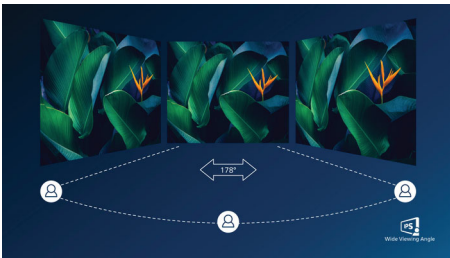

Sustainable Eco-design

- PowerSensor saves up to 80% energy costs

PHILIPS

Highlights

UltraClear 4K UHD Resolution

These Philips displays utilize high performance panels to deliver UltraClear, 4K UHD (3840 x 2160) resolution images. Whether you are demanding professional requiring extremely detailed images for CAD solutions, using 3D graphics applications or a financial wizard working on huge spreadsheets, Philips displays will make your images and graphics come alive.

IPS displays use an advanced technology which gives you extra wide viewing angles of 178/178 degree, making it possible to view the display from almost any angle - even in 90 degree Pivot mode! Unlike standard TN panels, IPS displays gives you remarkably crisp images with vivid colors, making it ideal not only for Photos, movies and web browsing, but also for

professional applications which demand color accuracy and consistent brightness at all times.

UltraNarrow Border

The new Philips displays feature ultra-narrow borders which allow for minimal distractions and maximum viewing size. Especially suited for multi-display or tiling setup like gaming, graphic design and professional applications, the ultra-narrow border display gives you the feeling of using one large display.