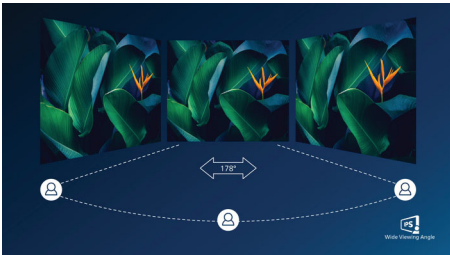

USB-C connection

This Philips display features a USB type-C connector with power delivery. With intelligent and flexible power management, you can power charge your compatible device directly. Its slim, reversible USB-C allows for easy, one-cable connection. You can watch high resolution video and transfer data at a super-speed, while powering up and re-charging your compatible device at the same time.

IPS technology

IPS displays use an advanced technology which gives you extra wide viewing angles of 178/178 degree, making it possible to view the display from almost any angle - even in 90 degree Pivot mode! Unlike standard TN panels, IPS displays gives you remarkably crisp images with vivid colors, making it ideal not only for Photos, movies and web browsing, but also for professional applications which demand color accuracy and consistent brightness at all times.