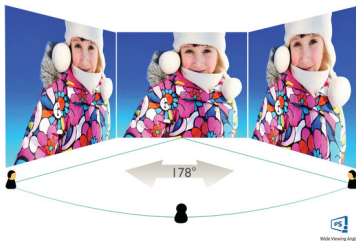

IPS technology

IPS displays use an advanced technology which gives you extra wide viewing angles of 178/178 degree, making it possible to view the display from almost any angle - even in 90 degree Pivot mode! Unlike standard TN panels, IPS displays gives you remarkably crisp images with vivid colors, making it ideal not only for Photos, movies and web browsing, but also for professional applications which demand color accuracy and consistent brightness at all times.