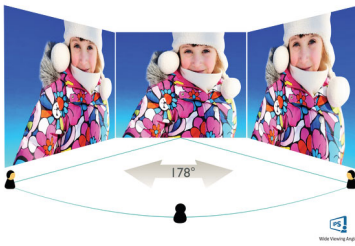

Full HD LCD monitor
V Line 27" (68.6 cm), 1920 x 1080 (Full HD)

273V7QDAB/00

Highlights

IPS technology

IPS displays use an advanced technology which gives you extra wide viewing angles of 178/178 degree, making it possible to view the display from almost any angle. Unlike standard TN panels, IPS displays gives you remarkably crisp images with vivid colors, making it ideal not only for Photos, movies and web browsing, but also for professional applications which demand color accuracy and consistent brightness at all times.