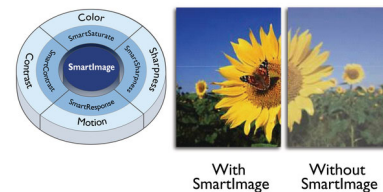

SmartImage

SmartImage is an exclusive leading edge Philips technology that analyzes the content displayed on your screen and gives you optimized display performance. This user friendly interface allows you to select various modes like Office, Photo, Movie, Game, Economy etc., to fit the application in use. Based on the selection, SmartImage dynamically optimizes the contrast, color saturation and sharpness of images and videos for ultimate display performance. The Economy mode option

offers you major power savings. All in real time with the press of a single button!