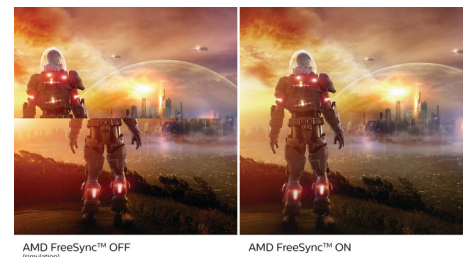

Ultra-smooth gaming

Gaming shouldn't be a choice between choppy gameplay or broken frames. With the new Philips monitor it doesn't have to be. Get fluid, artifact-free performance at virtually any framerate with AMD FreeSync™ technology, smooth quick refresh and ultra-fast response time.

reddot award 2018
winner

Red Dot Design Award

Red Dot stands for belonging to the best in design and business
The design communicates the promise of innovation through very thin panel and minimal stand archetype allowing the monitor to blend seamlessly into the home.

Zero Bezel

UltraSlim

USB-C

Quad HD

Multiview

Ultra Wide Color

HDR

AMD FreeSync

HDMI