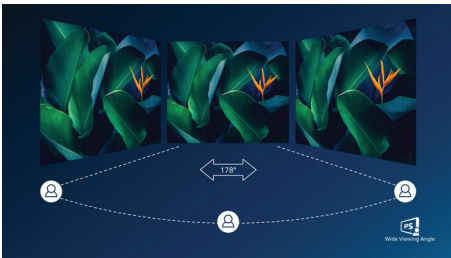

PHILIPS

Highlights

Ultra Wide-Color Technology

Ultra Wide-Color Technology delivers a wider spectrum of colors for a more brilliant picture. Ultra Wide-Color wider "color gamut" produces more natural-looking greens, vivid reds and deeper blues. Bring, media entertainment, images, and even productivity more alive and vivid colors from Ultra Wide-Color Technology.

IPS technology

IPS displays use an advanced technology which gives you extra wide viewing angles of 178/178 degree, making it possible to view the display from almost any angle. Unlike standard TN panels, IPS displays gives you remarkably crisp images with vivid colors, making it ideal not only for Photos, movies and web browsing, but also for professional applications which demand color accuracy and consistent brightness at all times.

UltraNarrow Border

The new Philips displays feature ultra-narrow borders which allow for minimal distractions and maximum viewing size. Especially suited for multi-display or tiling setup like gaming, graphic design and professional applications, the ultra-narrow border display gives you the feeling of using one large display.