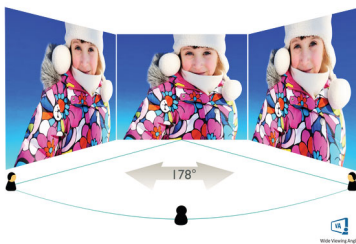

VA display

Philips VA LED display uses an advanced multi-domain vertical alignment technology which gives you super-high static contrast ratios for extra vivid and bright images. While standard office applications are handled with ease, it is

especially suitable for photos, web-browsing, movies, gaming, and demanding graphical applications. It's optimized pixel management technology gives you 178/178 degree extra wide viewing angle, resulting in crisp images.