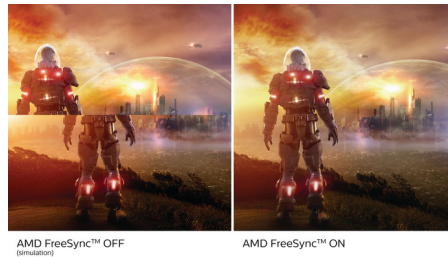

Ultra-smooth gaming

Gaming shouldn't be a choice between choppy gameplay or broken frames. With the new Philips monitor it doesn't have to be. Get fluid, artifact-free performance at virtually any framerate with AMD FreeSync™ technology, smooth quick refresh and ultra-fast response time.

Built-in stereo speakers

A pair of high quality stereo speakers built into a display device. It can be visible front firing, or invisible down firing, top firing, rear firing, etc depending on model and design.