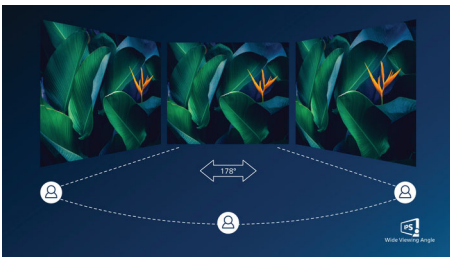

Designed for sustainability

- PowerSensor saves up to 75% energy costs

PHILIPS

LCD monitor with USB-C docking
5000 series 27" (68.5 cm), 2560 x 1440 (QHD)

27B1U5601H/00

Highlights

USB-C Docking with RJ45

Simplify all peripherals from monitor to PC using one-cable-docking USB Type-C connector, includes networking, high resolution video output from PC to monitor, and surfing on Internet without an additional network cable, even without LAN port on your notebook. RJ45 connection through USB-C offers a fast and secure connection when needed. Getting the fastest data speeds allows you to transfer data from a HDD to your PC faster than ever. Additionally, USB-C with power delivery can even enable you to power and charge your notebook from the monitor, eliminating the need for extra power cables.

IPS technology

IPS displays use an advanced technology which gives you extra wide viewing angles of 178/178 degree, making it possible to view the display from almost any angle - even in 90 degree Pivot mode! Unlike standard TN panels, IPS displays gives you remarkably crisp images with vivid colors, making it ideal not only for Photos,