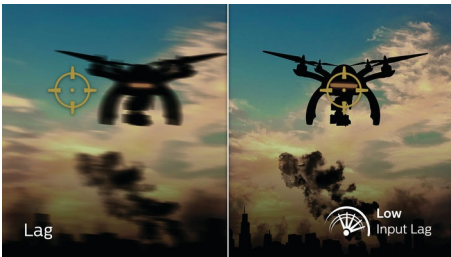

Features designed for you

- LowBlue mode and Flicker-free easy-on-the eyes viewing
- Tilt, swivel and height-adjust for an ideal viewing position
- EasySelect menu toggle key for quick on-screen menu access

Low input lag

Input lag is the amount of time that elapses between performing an action with connected devices and seeing the result on screen. Low input lag reduces the time delay between entering a command from your devices to monitor, greatly improve on playing twitch-sensitive video games, particularly important to whom plays fast-paced, competitive games.