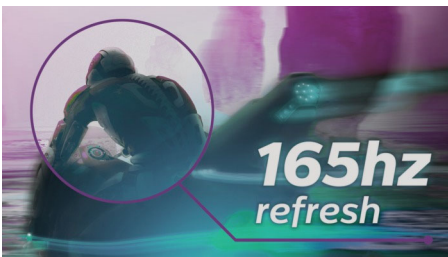

Features designed for you

- LowBlue mode and Flicker-free easy-on-the eyes viewing
- Built-in stereo speakers for multimedia
- SmartErgoBase enables people-friendly ergonomic adjustments

PHILIPS

Full HD gaming monitor
Momentum 3000 27" (68.5 cm), 1920 x 1080 (Full HD)

27M1N3200ZA/00

Highlights

AMD FreeSync™ Premium

Gaming shouldn't be a choice between choppy gameplay or broken frames. AMD FreeSync™ Premium equips serious gamers with a fluid, tear-free gameplay experience at peak performance. There are no compromises, game confidently with a high refresh rate, low framerate compensation, and low latency.

165Hz Gaming

You play intense, competitive gaming. You demand display with lag free, ultra-smooth images. This Philips display redraws the screen image up-to 165 times per second, effectively faster than a standard display. A lower frame rate can make enemies appear to jump from spot to spot on the screen, making them difficult targets to hit. With 165Hz frame rate, you get those critical missing images on the screen which shows enemy movement in ultra-smooth motion so you can easily target them. With ultra-low input lag and no screen tearing, this Philips display is your perfect gaming partner