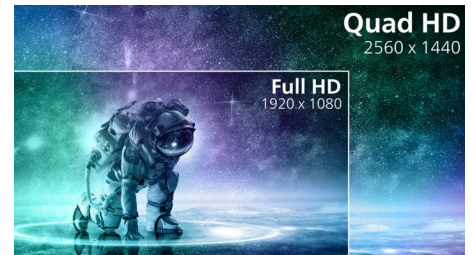

Crystalclear images

These Philips screens deliver Crystalclear, Quad HD 2560x1440 or 2560x1080 pixel images. Utilizing high performance panels with high density pixel count, enabled by high bandwidth sources like USB-C, Displayport, HDMI, these new displays will make your images and graphics come alive. Whether you are demanding professional requiring extremely detailed information for CAD-CAM solutions, using 3D graphic applications or a financial wizard working on huge spreadsheets, Philips displays will give you Crystalclear images.