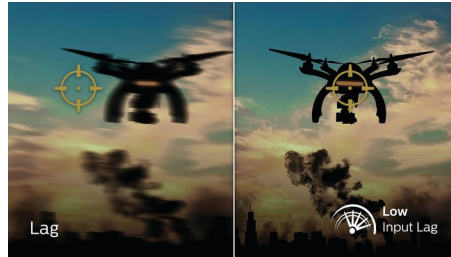

Features designed for gamers needs

- LowBlue mode and Flicker-free easy-on-the-eyes viewing
- MultiView enables simultaneous dual connection and view
- EasySelect menu toggle key for quick on-screen menu access
- Tilt, swivel and height-adjust for an ideal viewing position

Low input lag

Input lag is the amount of time that elapses between performing an action with connected devices and seeing the result on screen. Low input lag reduces the time delay between entering a command from your devices to monitor, greatly improve on playing twitch-sensitive video games, particularly important to whom plays fast-paced, competitive games.