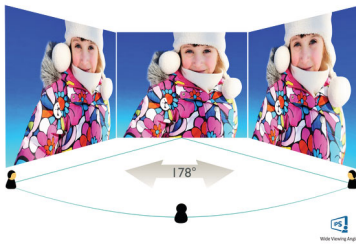

Philips
LCD display

E Line

32 (viewable 31.5" / 80 cm)
1920 x 1080 (Full HD)

323E7QDAB

Expand your experience

Expand your viewing experience with this big Philips display. With this expansive 32" class full HD display you can truly immerse yourself into the game, or even give yourself needed space to spread out your work.

Superb Picture Quality

- IPS LED wide view technology for image and color accuracy
- Expansive 31.5-inch brilliant display
- 16:9 Full HD display for crisp detailed images
- Less eye fatigue with Flicker-free technology
- SmartContrast for deep black level details
- SmartImage Lite for easy optimized image settings

- HDMI-ready for Full HD entertainment
- Built-in stereo speakers for multimedia

PHILIPS

LCD display
E Line 32 (viewable 31.5" / 80 cm), 1920 x 1080 (Full HD)

Highlights

IPS technology

IPS displays use an advanced technology which gives you extra wide viewing angles of 178/178 degree, making it possible to view the display from almost any angle. Unlike standard TN panels, IPS displays gives you remarkably crisp images with vivid colors, making it ideal not only for Photos, movies and web browsing, but also for professional applications which demand color accuracy and consistent brightness at all times.

Specifications

Picture/Display

- LCD panel type: IPS technology
- Backlight type: W-LED system
- Panel Size: 31.5 inch / 80 cm
- Effective viewing area: 698.4 (H) x 392.85 (V)
- Aspect ratio: 16:9
- Optimum resolution: 1920 x 1080 @ 60 Hz
- Response time (typical): 5 ms (Gray to Gray)*
- Brightness: 250 cd/m²
- Contrast ratio (typical): 1000:1
- SmartContrast: 20,000,000:1
- Pixel pitch: 0.364 x 0.364 mm
- Viewing angle: 178° (H) / 178° (V), @ C/R > 10
- Flicker-free
- Picture enhancement: SmartImage Lite
- Display colors: 16.7 M
- Scanning Frequency: 30 - 83 kHz (H) / 56 -76 Hz (V)
- sRGB