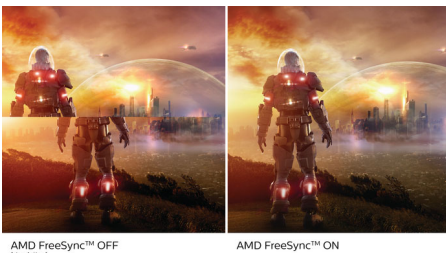

Ultra-smooth gaming

Gaming shouldn't be a choice between choppy gameplay or broken frames. With the new Philips monitor it doesn't have to be. Get fluid, artifact-free performance at virtually any framerate with AMD FreeSync™ technology, smooth quick refresh and ultra-fast response time.