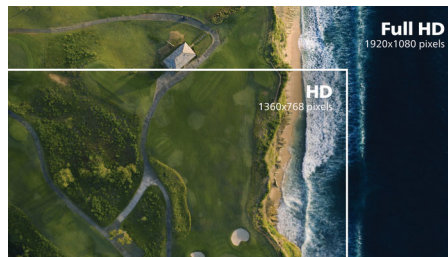

16:9 Full HD display

Picture quality matters. Regular displays deliver quality, but you expect more. This display features enhanced Full HD 1920 x 1080 resolution. With Full HD for crisp detail paired with high brightness, incredible contrast and realistic colors expect a true to life picture.