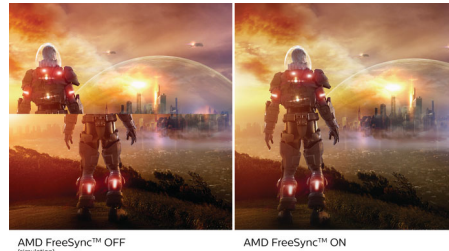

Ultra-smooth gaming

Gaming shouldn't be a choice between choppy gameplay or broken frames. With the new Philips monitor it doesn't have to be. Get fluid, artifact-free performance at virtually any framerate with AMD FreeSync™ technology, smooth quick refresh and ultra-fast response time.