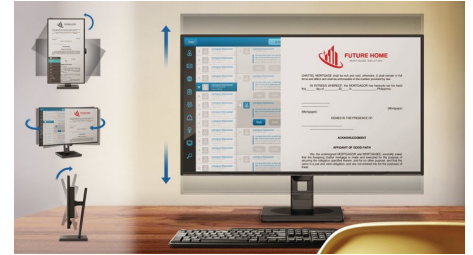

Built in USB-C docking station

This Philips display features a built-in USB type-C docking station with power delivery. Its slim, reversible USB-C connector allows for easy, one-cable docking. Simplify by connecting all your peripherals like keyboard, mouse and your RJ-45 Ethernet cable to the monitor's docking station. Simply connect your notebook and this monitor with a single USB-C cable to watch high-resolution video and transfer super-speed data, while powering up and re-charging your notebook at the same time.

MultiView technology

With the ultra-high resolution Philips MultiView display you can now experience a world of connectivity. MultiView enables active dual connect and view so that you can work with multiple devices like a PC and notebook simultaneously, for complex multi-tasking.

SmartErgoBase

The SmartErgoBase is a monitor base that delivers ergonomic display comfort and provides cable management. The base can swivel, tilt and rotate to various angles to ensure maximum comfort. The height adjustable stand guarantees the optimal viewing level, reducing the physical strains of a long workday, while cable management reduces cable clutter and keeps the workspace neat and professional.