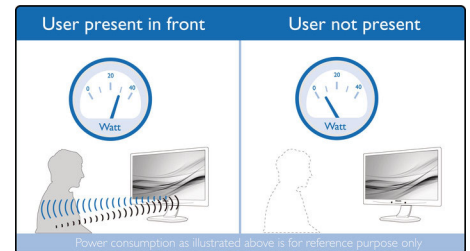

PowerSensor

PowerSensor is a built-in 'people sensor' that transmits and receives harmless infrared signals to determine if user is present and automatically reduces monitor brightness when user steps away from the desk, cutting energy costs by up to 70 percent and prolonging monitor life.