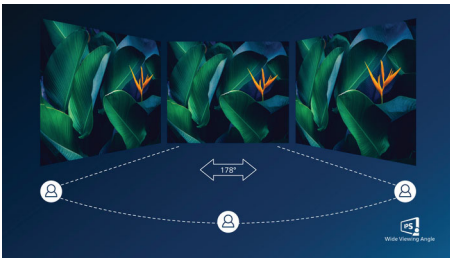

Sustainable Eco-design

- PowerSensor saves up to 70% energy costs
- LightSensor for the perfect brightness with minimal power

PHILIPS

Highlights

UltraClear 4K UHD Resolution

These Philips displays utilize high performance panels to deliver UltraClear, 4K UHD (3840 x 2160) resolution images. Whether you are demanding professional requiring extremely detailed images for CAD solutions, using 3D graphics applications or a financial wizard working on huge spreadsheets, Philips displays will make your images and graphics come alive.

IPS technology

IPS displays use an advanced technology which gives you extra wide viewing angles of 178/178 degree, making it possible to view the display from almost any angle - even in 90 degree Pivot mode! Unlike standard TN panels, IPS displays gives you remarkably crisp images with vivid colors, making it ideal not only for Photos, movies and web browsing, but also for professional applications which demand color accuracy and consistent brightness at all times.