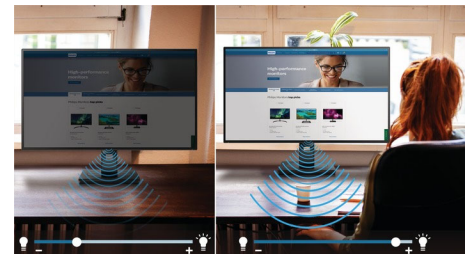

PowerSensor

PowerSensor is a built-in 'people sensor' that transmits and receives harmless infrared signals to determine if user is present and automatically reduces monitor brightness when user steps away from the desk, cutting energy costs by up to 70 percent and prolonging monitor life.

Ultra HD

USB-C Docking

4-sided Frameless

Multiview

Windows Hello

SmartErgo Base

PowerSensor

LightSensor

LowBlue Mode