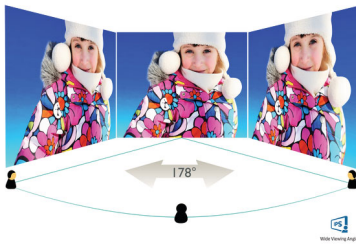

IPS technology

IPS displays use an advanced technology which gives you extra wide viewing angles of 178/178 degree, making it possible to view the display from almost any angle - even in 90 degree Pivot mode! Unlike standard TN panels, IPS displays gives you remarkably crisp images with vivid colors, making it ideal not only for Photos, movies and web browsing, but also for professional applications which demand color accuracy and consistent brightness at all times.