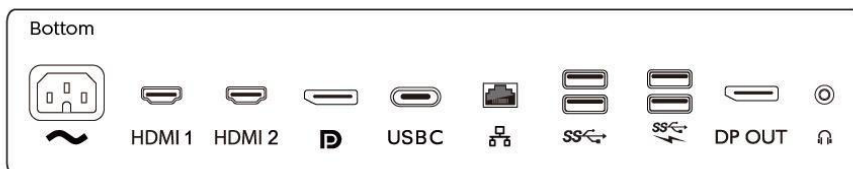

Dimensions

- Product with stand(max height): 715 x 636 x 246 mm
- Product without stand (mm): 715 x 412 x 51 mm
- Packaging in mm (WxHxD): 793 x 673 x 186 mm

Weight

- Product with stand (kg): 10.63 kg
- Product without stand (kg): 7.33 kg
- Product with packaging (kg): 14.43 kg

Operating conditions

- Temperature range (operation): 0°C to 40 °C
- Temperature range (storage): -20°C to 60 °C
- Relative humidity: 20%-80 %
- Altitude: Operation: +12,000ft (3,658m), Non-operation: +40,000ft (12,192m)
- MTBF (demonstrated): 70,000 hrs (excluded backlight)

Sustainability

- Environmental and energy: PowerSensor, LightSensor, EnergyStar 8.0, EPEAT*, TCO Certified, WEEE, RoHS
- Recyclable packaging material: 100 %

- Post consumer recycled plastic: 85%
- Specific Substances: PVC / BFR free housing, Mercury free

Compliance and standards

- Regulatory Approvals: CE Mark, FCC Class B, China RoHS, UKRAINIAN, ICES-003, CU-EAC, cETLus, TUV Ergo, TUV/GS

Cabinet

- Front bezel: Black
- Rear cover: Black
- Foot: Black
- Finish: Texture

What's in the box?

- Monitor with stand
- Cables: HDMI cable, DP cable, USB-C to C cable, USB-C to A cable, Power cable
- User Documentation

Issue date 2023-03-23

Version: 8.0.1

12 NC: 8670 001 57964
EAN: 87 12581 75682 6

© 2023 Koninklijke Philips N.V.
All Rights reserved.

Specifications are subject to change without notice.
Trademarks are the property of Koninklijke Philips N.V.
or their respective owners.

www.philips.com

* "IPS" word mark / trademark and related patents on technologies belong to their respective owners.
* Response time value equal to SmartResponse
* NTSC Area based on CIE1976
* sRGB Area based on CIE1931
* Adobe RGB Coverage based on CIE1976
* Activities such as screen sharing, on-line streaming video and audio over the Internet can impact your network performance. Your hardware, network bandwidth and its performance will determine overall audio and video quality.
* For USB-C power and charging function, your Notebook/device must support USB-C standard Power Delivery specifications. Please check with your Notebook user manual or manufacturer for more details.
* For Video transmission via USB-C, your Notebook/device must support USB-C DP Alt mode
* If your Ethernet connection seems slow, please enter OSD menu and select USB 3.0 or higher version which can support the LAN speed to 1G.
* Cannot support USB-C vs HDMI for PIP/PBP at the same time
* EPEAT rating is valid only where Philips registers the product. Please visit <https://www.epeat.net/> for registration status in your country.
* The monitor may look different from feature images.