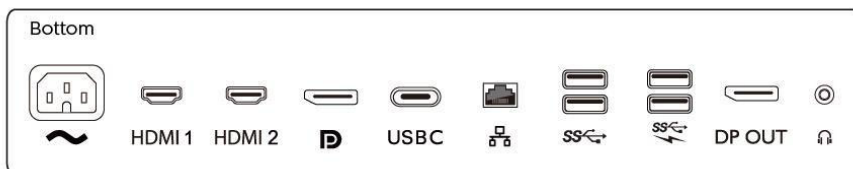

Dimensions

- Product with stand(max height): 715 x 636 x 246 mm
- Product without stand (mm): 715 x 412 x 51 mm
- Packaging in mm (WxHxD): 793 x 673 x 186 mm

Weight

- Product with stand (kg): 10.63 kg
- Product without stand (kg): 7.33 kg
- Product with packaging (kg): 14.43 kg

Operating conditions

- Temperature range (operation): 0°C to 40°C °C
- Temperature range (storage): -20°C to 60°C °C
- Relative humidity: 20%-80 %
- Altitude: Operation: +12,000ft (3,658m), Non-operation: +40,000ft (12,192m)
- MTBF (demonstrated): 70,000 hrs (excluded backlight)

Sustainability

- Environmental and energy: PowerSensor, LightSensor, EnergyStar 8.0, EPEAT*, TCO Certified, WEEE, RoHS
- Recyclable packaging material: 100 %

- Post consumer recycled plastic: 85%
- Specific Substances: PVC / BFR free housing, Mercury free

Compliance and standards

- Regulatory Approvals: CE Mark, FCC Class B, China RoHS, UKRAINIAN, ICES-003, CU-EAC, cETLus, TUV Ergo, TUV/GS, SEMKO, EPA

Cabinet

- Front bezel: Black
- Rear cover: Black
- Foot: Black
- Finish: Texture

What's in the box?

- Monitor with stand
- Cables: HDMI cable, DP cable, USB-C to C cable, USB-C to A cable, Power cable
- User Documentation

Issue date 2021-03-05

Version: 7.0.1

12 NC: 8670 001 57964
EAN: 87 12581 75682 6

© 2021 Koninklijke Philips N.V.
All Rights reserved.

Specifications are subject to change without notice.
Trademarks are the property of Koninklijke Philips N.V.
or their respective owners.

www.philips.com

* "IPS" word mark / trademark and related patents on technologies belong to their respective owners.
* Response time value equal to SmartResponse
* NTSC Area based on CIE1976
* sRGB Area based on CIE1931
* Adobe RGB Coverage based on CIE1976
* Activities such as screen sharing, on-line streaming video and audio over the Internet can impact your network performance. Your hardware, network bandwidth and its performance will determine overall audio and video quality.
* For USB-C power and charging function, your Notebook/device must support USB-C standard Power Delivery specifications. Please check with your Notebook user manual or manufacturer for more details.
* For Video transmission via USB-C, your Notebook/device must support USB-C DP Alt mode
* If your Ethernet connection seems slow, please enter OSD menu and select USB 3.0 or higher version which can support the LAN speed to 1G.
* Cannot support USB-C vs HDMI for PIP/PBP at the same time
* EPEAT rating is valid only where Philips registers the product. Please visit <https://www.epeat.net/> for registration status in your country.
* The monitor may look different from feature images.