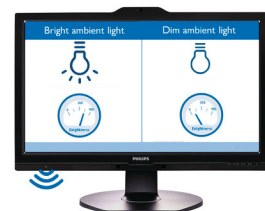

LightSensor

LightSensor uses a smart sensor to adjust the picture brightness depending on the room light conditions for the perfect picture with minimal power usage.

Ultra HD

USB-C Docking

4-sided Frameless

MultiView

Windows Hello

SmartErgo Base

PowerSensor

LightSensor

LowBlue Mode